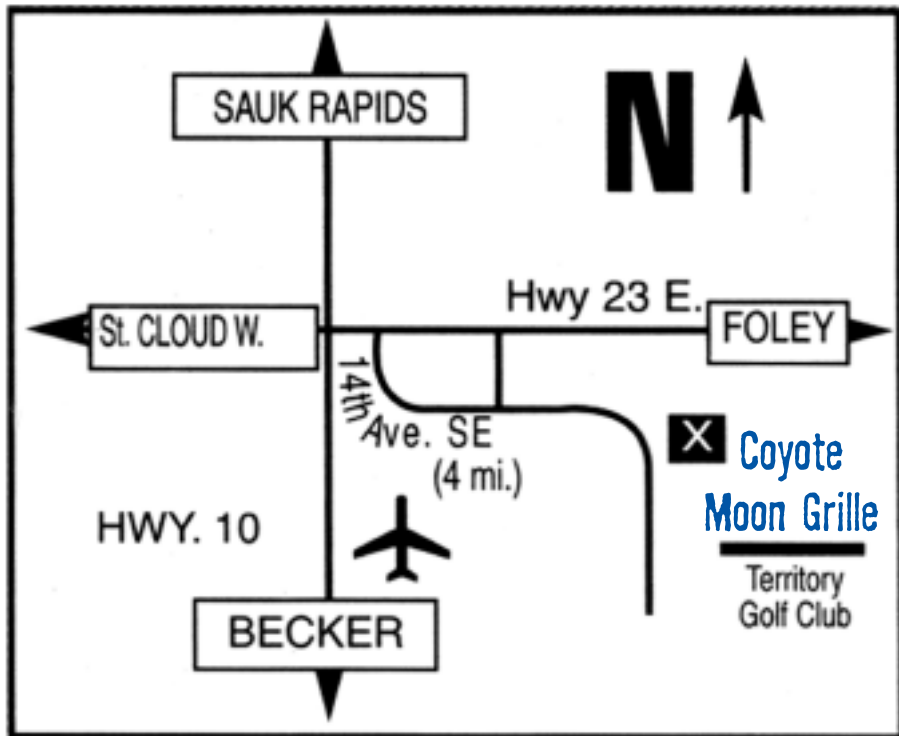

Overlooking Territory Golf Course

480 55th Avenue SE • St. Cloud MN 56304 • 320-258-4653

4 miles from Hwy 23/Division Street